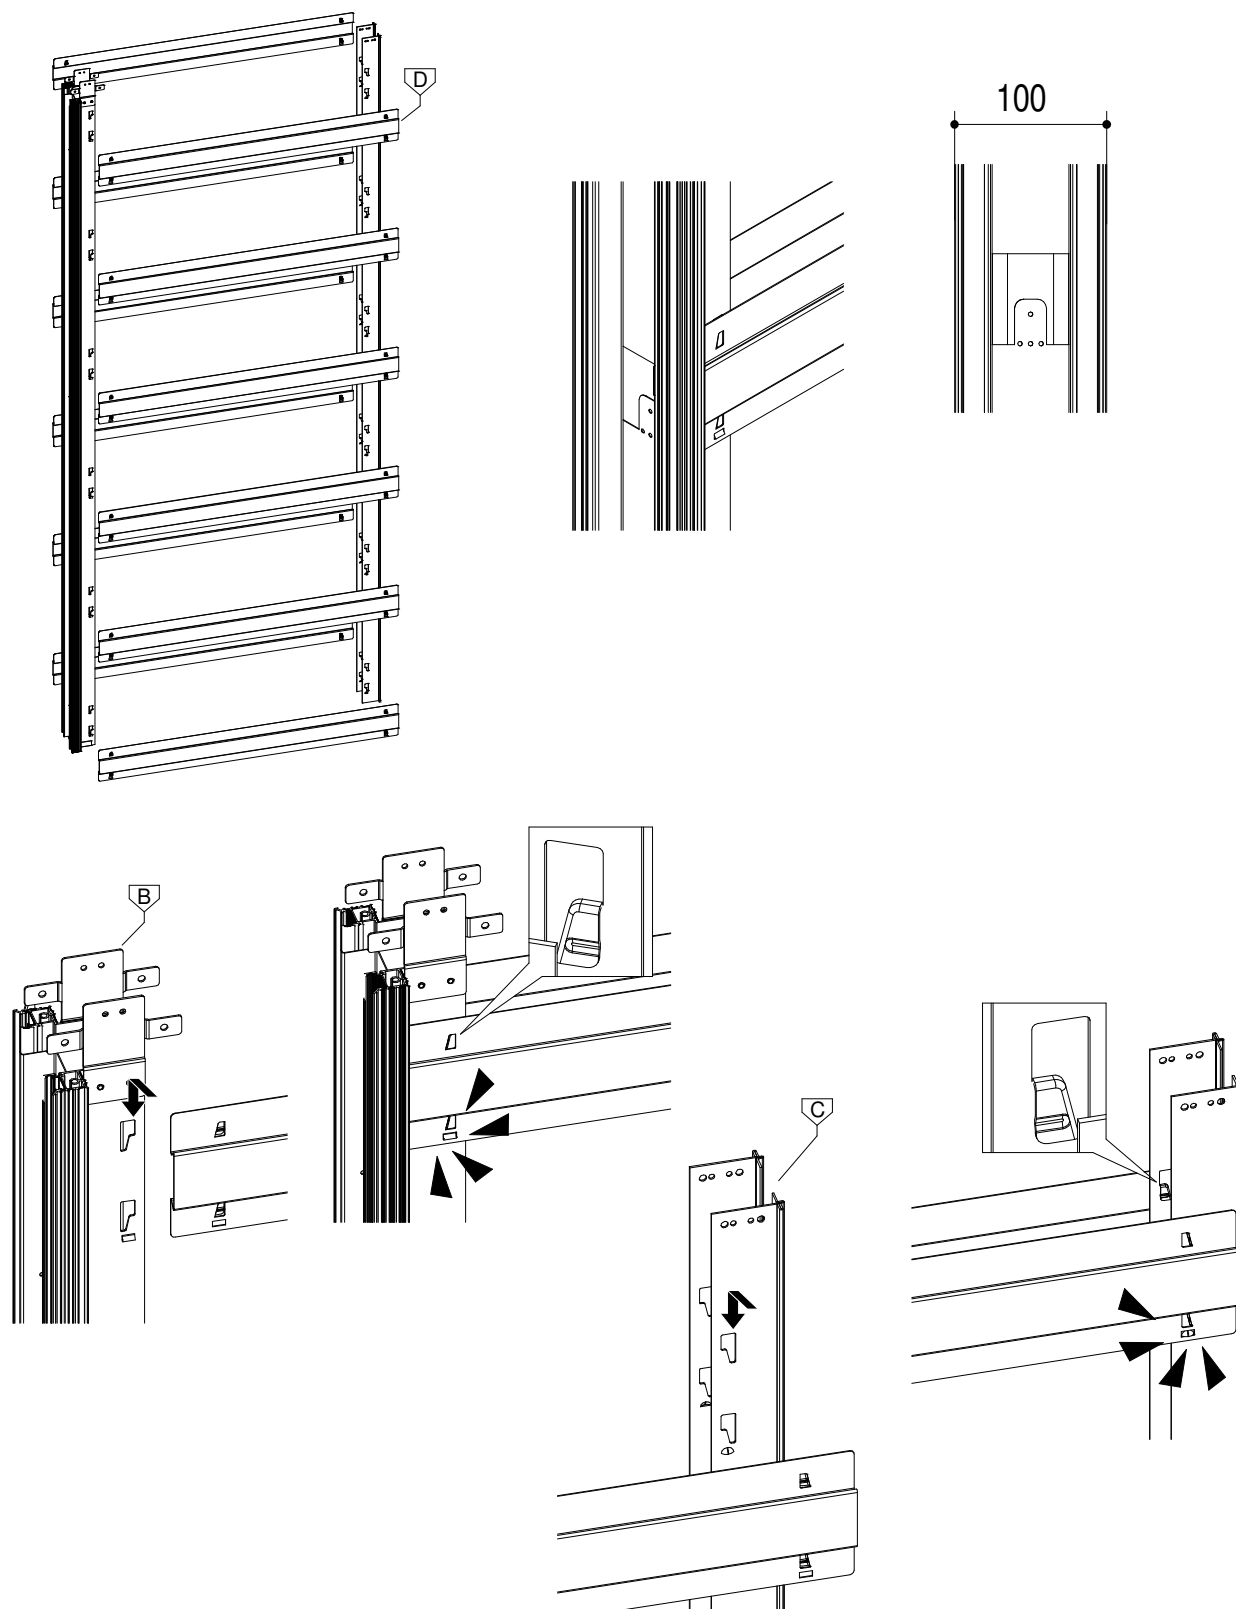

Attrezzatura - Tools - Outils - Herrajes

CONTENUTO KIT | CONTENTS

Panoramica - Overall view - Vue d' ensemble - General

INDICE - INDEX

Montaggio spessore parete 100 - Setup for 100 finished wall	3-6
Montaggio spessore parete 125 - Setup for 125 finished wall	7-10
Montaggio cartongesso - Setup plasterboard	11-12
Stuccatura profili perimetrali - Perimeter profiles plastering	13

1.1

1.2

Subject to misprints, errors and technical modifications.
All dimensione are in mm

1.3

1.4

Subject to misprints, errors and technical modifications.
All dimensione are in mm

2.1

2.2