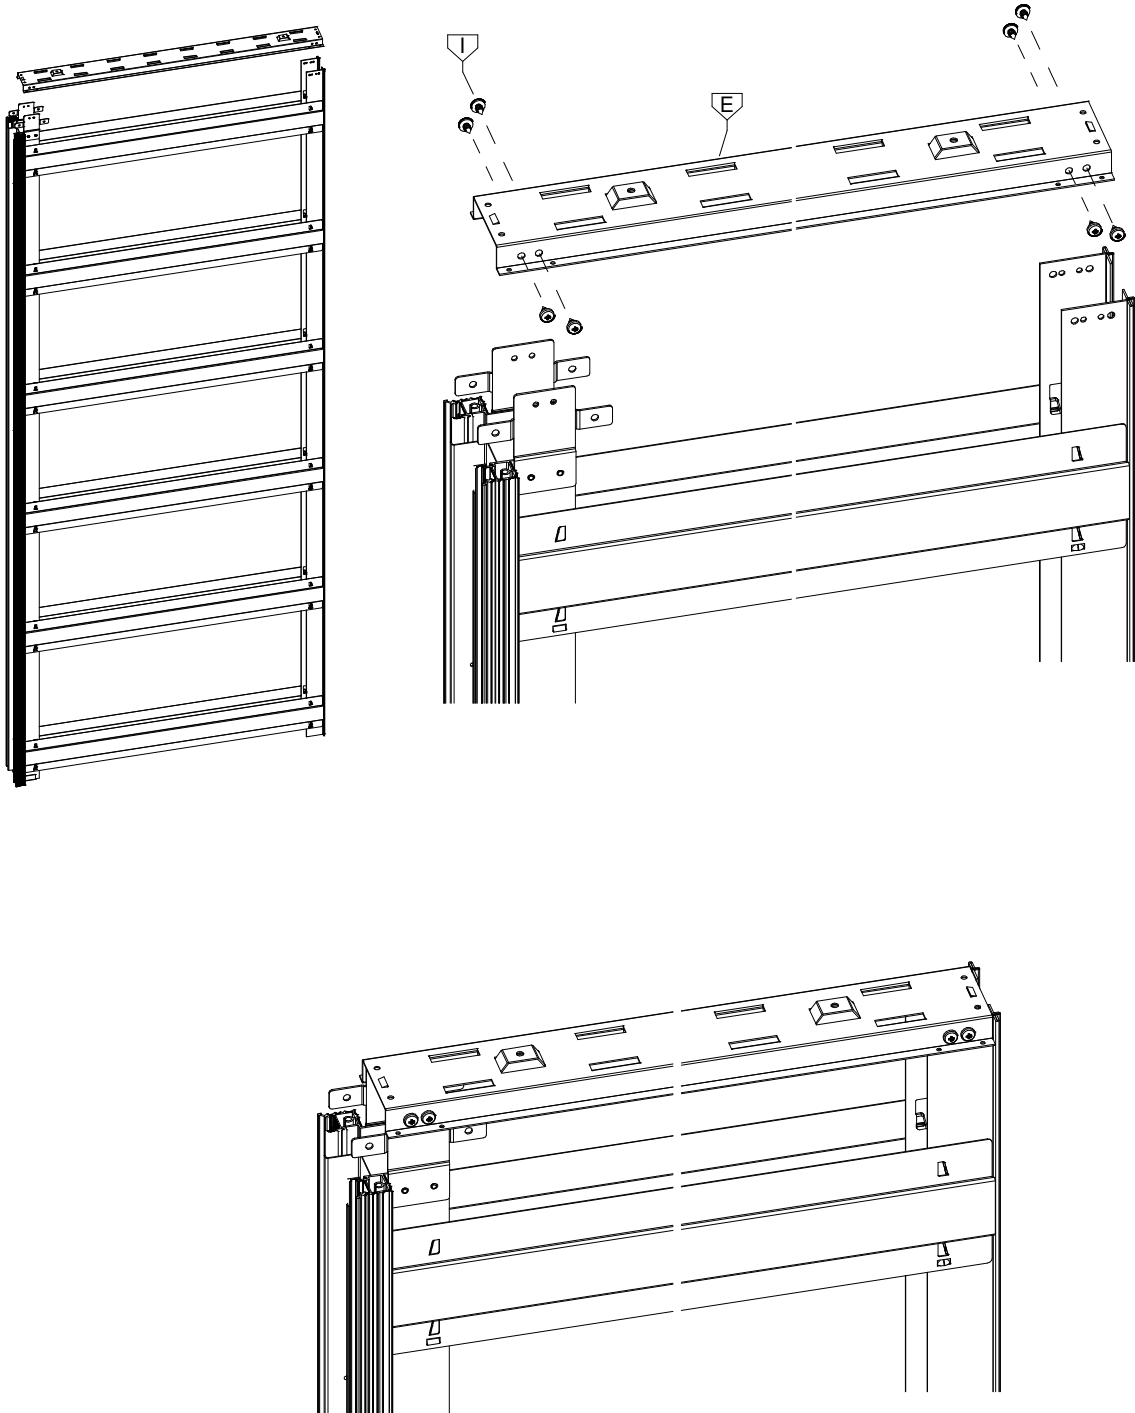

Attrezzatura - Tools - Outils - Herrajes

CONTENUTO KIT | CONTENTS

Panoramica - Overall view - Vue d' ensemble - General

INDICE - INDEX

Montaggio spessore parete 100 - Setup for 100 finished wall	3-6
Montaggio spessore parete 125 - Setup for 125 finished wall	7-10
Montaggio cartongesso - Setup plasterboard	11-12
Stuccatura profili perimetrali - Perimeter profiles plastering	13

1.1

1.2

Subject to misprints, errors and technical modifications.
All dimensione are in mm

1.3

1.4

Subject to misprints, errors and technical modifications.
All dimensione are in mm

2.1

2.2